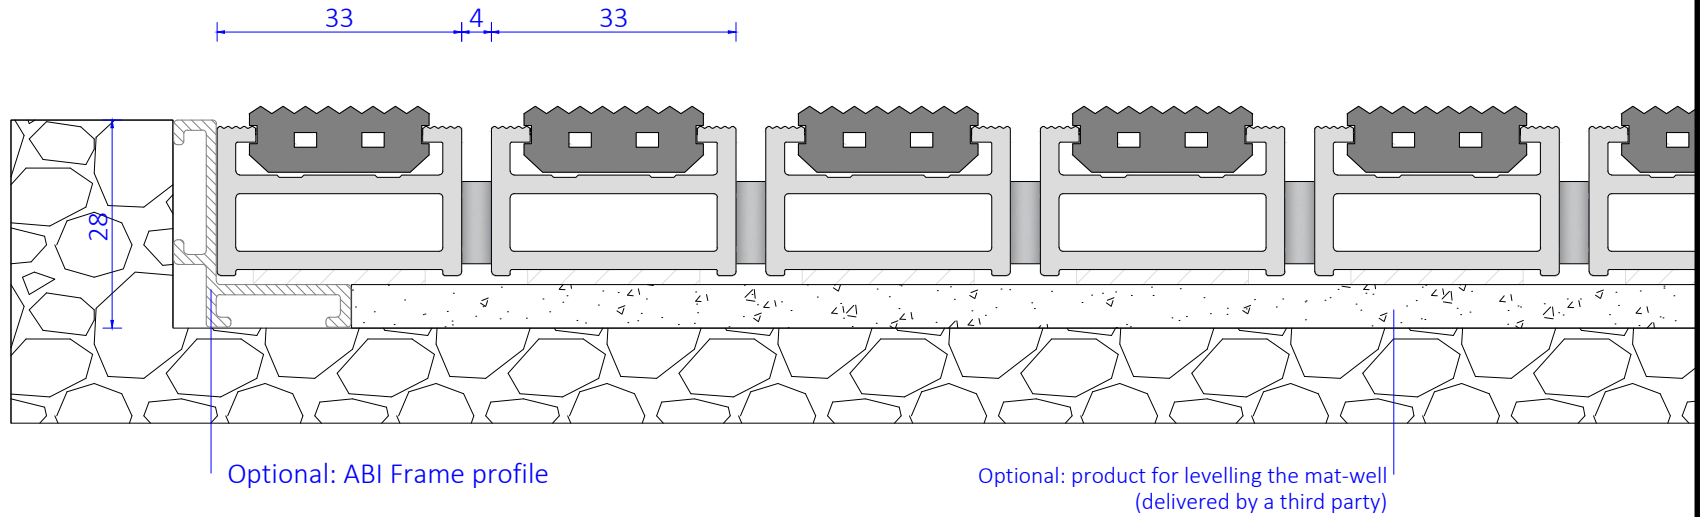

ABI Alucable XXL - Rubber

Frame-profile

Vertical cross section mat

View from above

Detail with inlay rubber