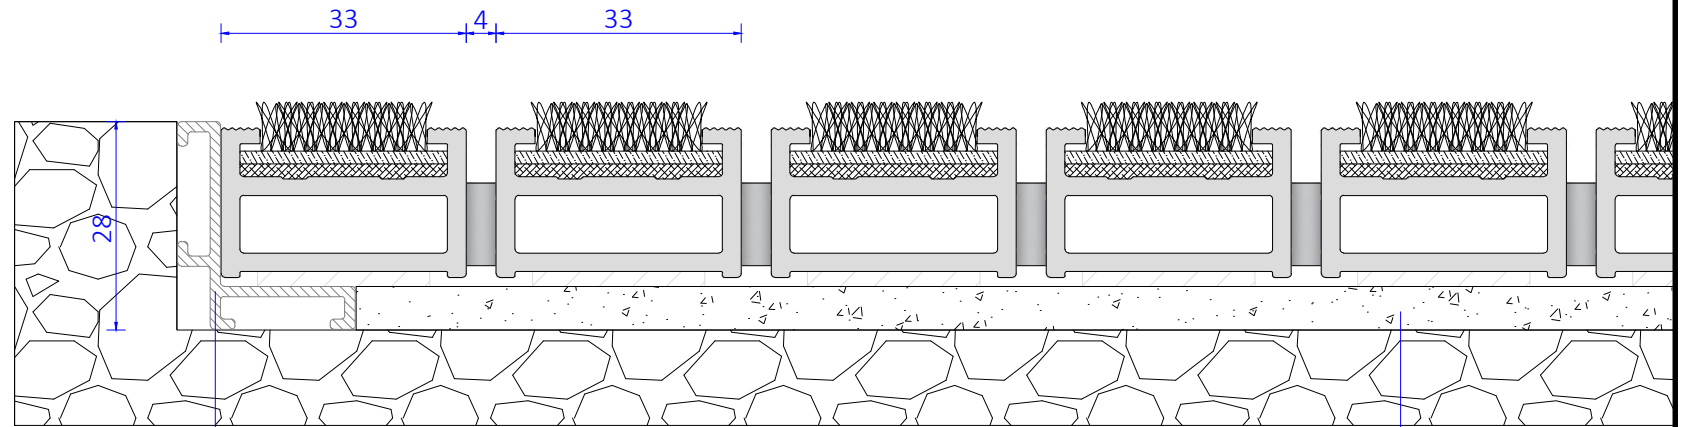

ABI Alucable XXL - Needle punch

Frame-profile

Vertical cross section mat

Optional: ABI Frame profile

Optional: product for levelling the mat-well
(delivered by a third party)

View from above

Detail with inlay needle punch