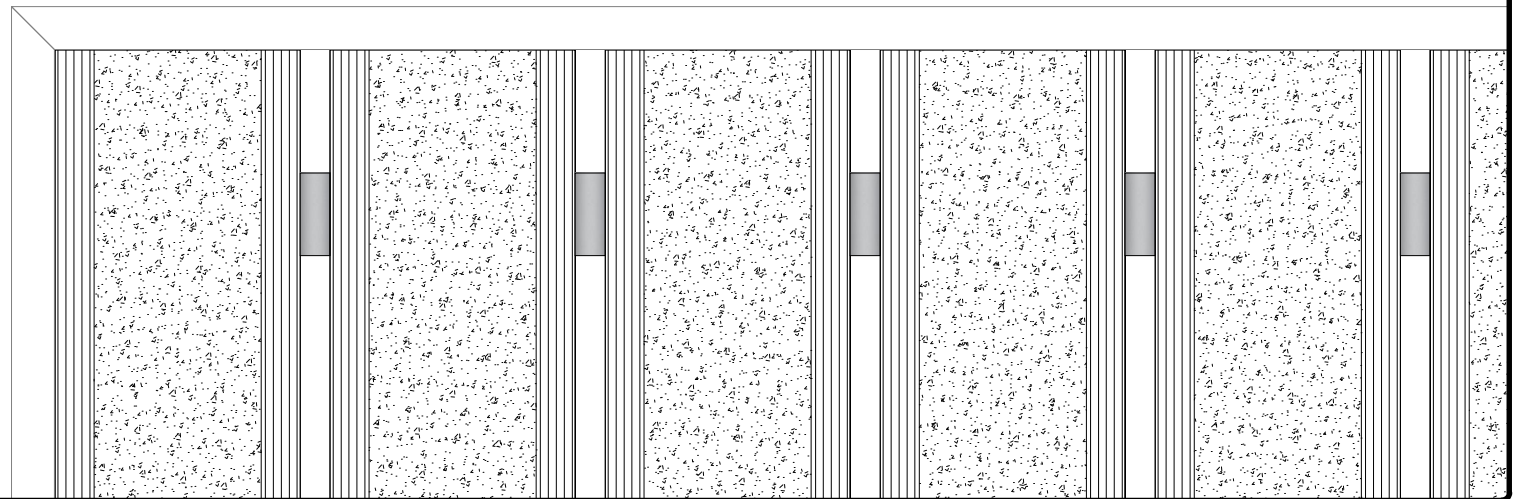

ABI Alucable XXL - Needle punch

Frame-profile

Vertical cross section mat

Optional: ABI Frame profile

Optional: product for levelling the mat-well
(delivered by a third party)

View from above

Detail with inlay needle punch