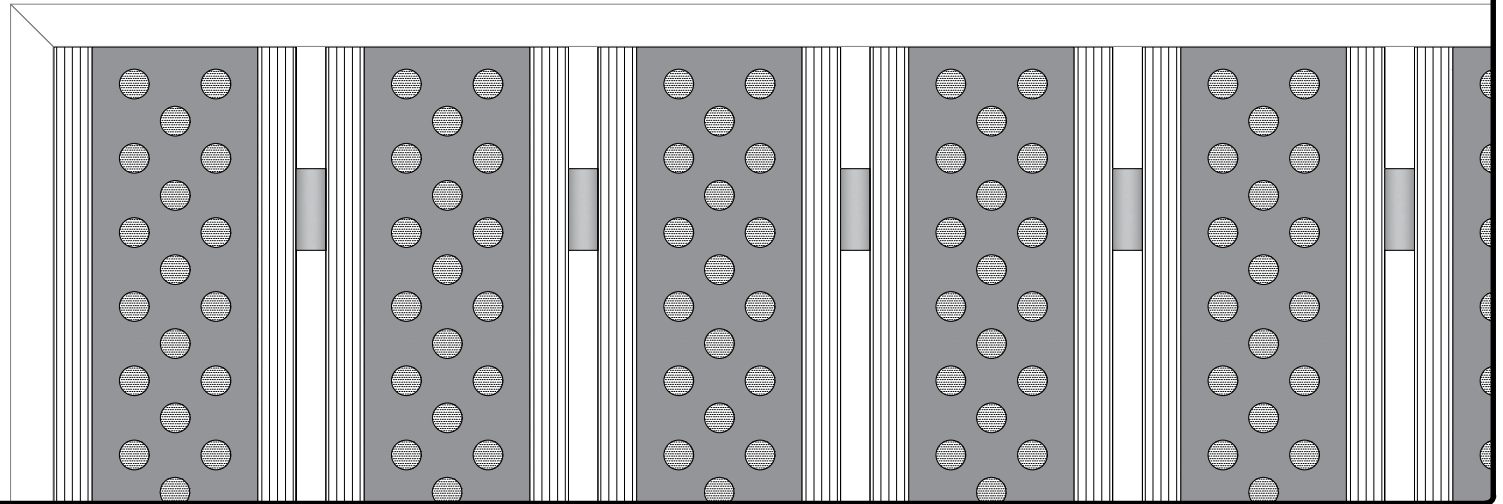

ABI Alucable XXL - Brushes

Frame-profile

Vertical cross section mat

View from above

Detail with inlay brushes