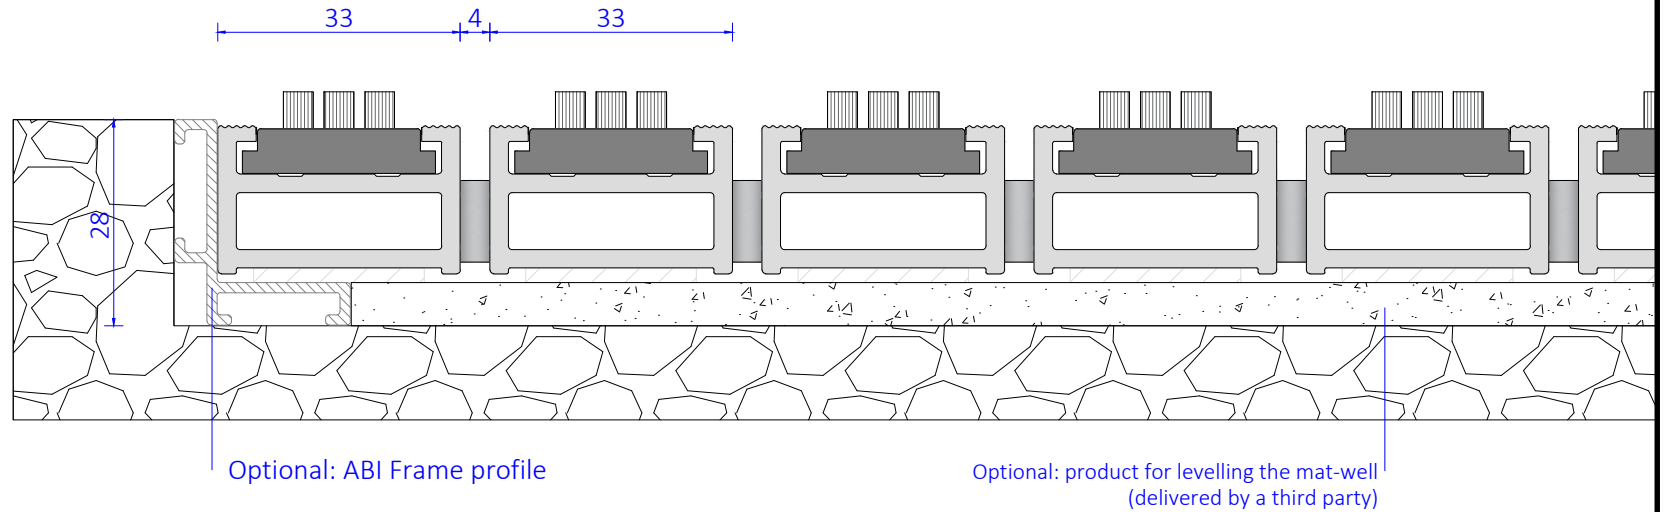

ABI Alucable XXL - Brushes

Frame-profile

Vertical cross section mat

View from above

Detail with inlay brushes