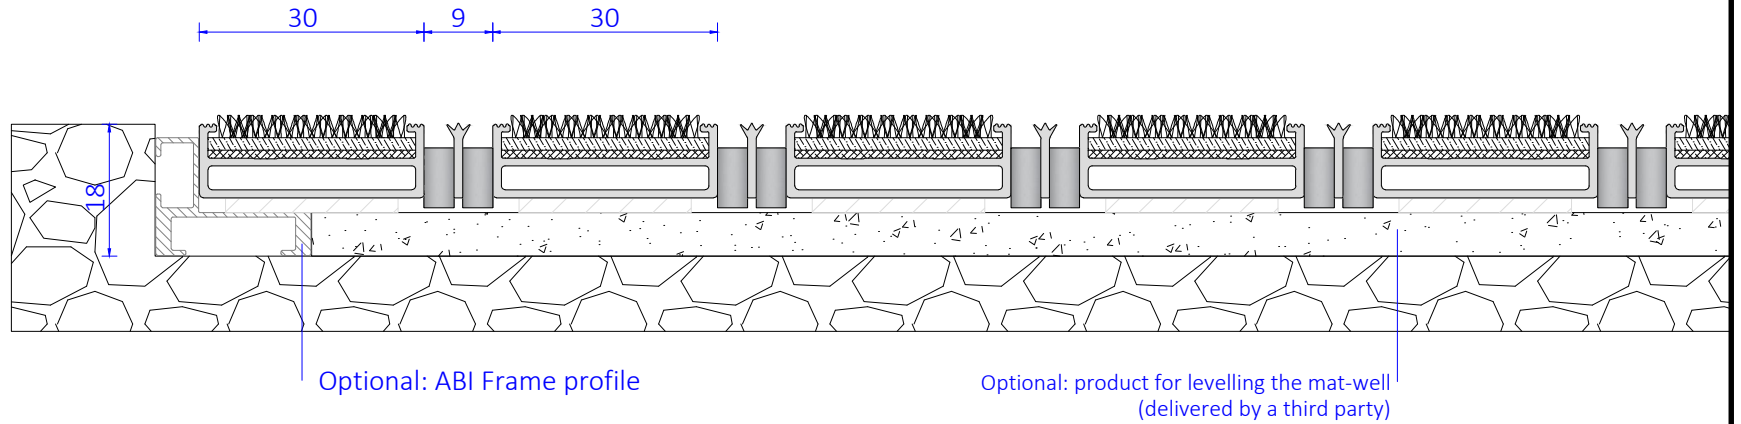

# ABI Alucable Mini + scrape profile - Needle punch

Frame-profile

Vertical cross section mat

View from above

Detail with inlay needlepunch