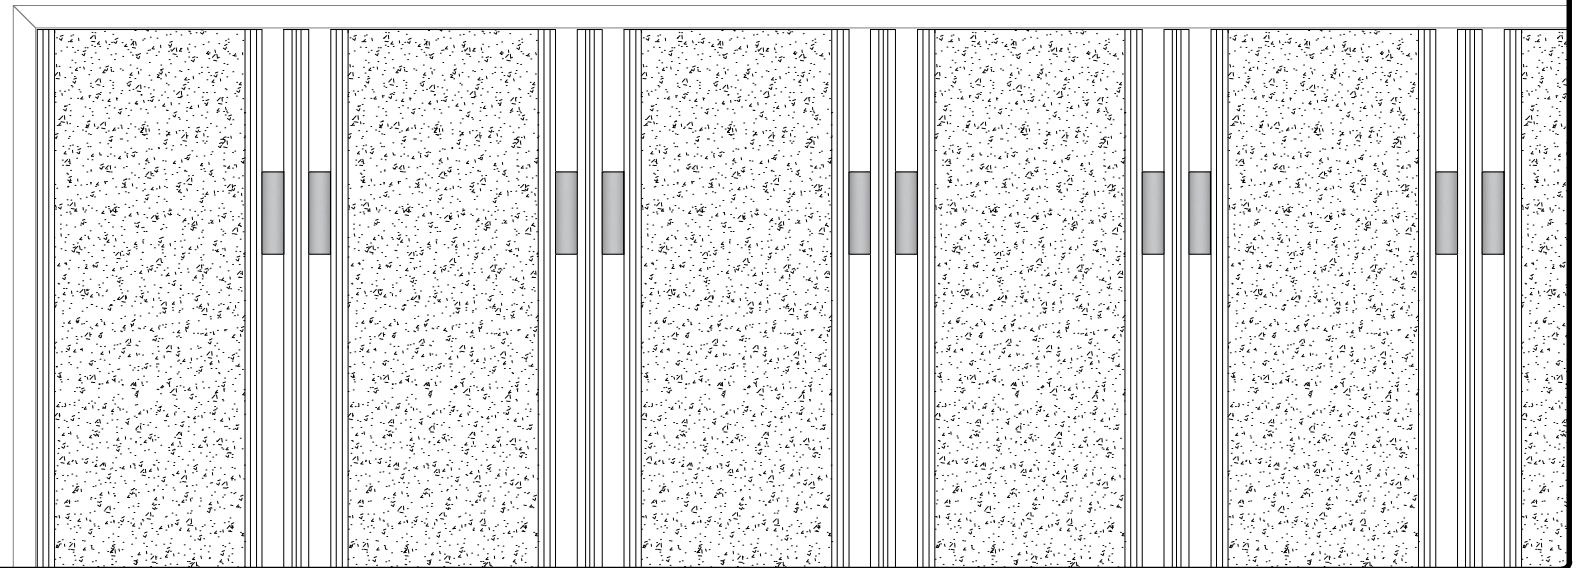

# ABI Alucable Mini + scrape profile - Needle punch

Frame-profile

Vertical cross section mat

View from above

Detail with inlay needlepunch